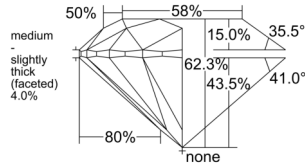

GIA®

FACSIMILE

GIA NATURAL DIAMOND DOSSIER®

August 28, 2025
GIA Report Number 2538237809
Shape and Cutting Style ..... Round Brilliant
Measurements ..... 5.99 - 6.01 x 3.74 mm

GRADING RESULTS

Carat Weight ..... 0.83 carat
Color Grade ..... H
Clarity Grade S11
Cut Grade ..... Excellent

ADDITIONAL GRADING INFORMATION

Polish ..... Excellent
Symmetry ..... Excellent
Fluorescence ..... None
Clarity Characteristics ..... Crystal
Inscription(s): GIA 2538237809

GIA REPORT 2538237809

Verify this report at GIA.edu

PROPORTIONS

Profile to actual proportions