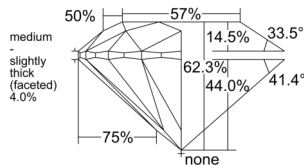

GIA®

FACSIMILE

GIA REPORT 2538332768

Verify this report at GIA.edu

GIA NATURAL DIAMOND DOSSIER®

September 12, 2025
GIA Report Number 2538332768
Shape and Cutting Style ..... Round Brilliant
Measurements ..... 5.67 - 5.70 x 3.55 mm

GRADING RESULTS

Carat Weight ..... 0.70 carat
Color Grade ..... G
Clarity Grade S11
Cut Grade ..... Excellent

ADDITIONAL GRADING INFORMATION

Polish ..... Excellent
Symmetry ..... Excellent
Fluorescence ..... Faint
Clarity Characteristics ..... Cloud, Crystal, Feather
Inspection(s): GIA 2538332768

PROPORTIONS

Profile to actual proportions

GRADING SCALES

GIA COLOR SCALE	GIA CLARITY SCALE	GIA CUT SCALE	
D	FLAWLESS	EXCELLENT	
E	INTERNALLY FLAWLESS		
F		VVS₁	VERY GOOD
G	VVS₂		
H	VS₁	GOOD	
I	VS₂		
J	S1₁	FAIR	
K	S1₂		
L	I₁	POOR	
M	I₂		
N	I₃		
O			
P			
Q			
R			
S			
T			
U			
V			
W			
X			
Y			
Z