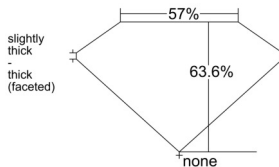

GIA®

FACSIMILE

GIA REPORT 2538332940

Verify this report at GIA.edu

GIA NATURAL DIAMOND DOSSIER®

September 05, 2025
GIA Report Number 2538332940
Shape and Cutting Style ..... Pear Brilliant
Measurements ..... 6.23 x 4.16 x 2.64 mm

GRADING RESULTS

Carat Weight ..... 0.40 carat
Color Grade ..... F
Clarity Grade VS1

ADDITIONAL GRADING INFORMATION

Polish ..... Excellent
Symmetry ..... Very Good
Fluorescence ..... None
Clarity Characteristics..... Crystal, Pinpoint, Cloud
Inscription(s): GIA 2538332940

PROPORTIONS

Profile not to actual proportions