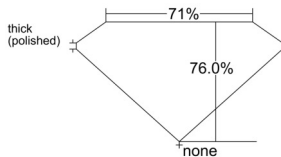

GIA®

FACSIMILE

GIA REPORT 2538353725

Verify this report at GIA.edu

GIA NATURAL DIAMOND DOSSIER®

September 09, 2025
GIA Report Number 2538353725
Shape and Cutting Style ..... Square Modified Brilliant
Measurements ..... 4.42 x 4.40 x 3.35 mm

GRADING RESULTS

Carat Weight ..... 0.60 carat
Color Grade I
Clarity Grade VS2

ADDITIONAL GRADING INFORMATION

Polish ..... Excellent
Symmetry ..... Very Good
Fluorescence ..... None
Clarity Characteristics ..... Cloud, Crystal
Inspection(s): GIA 2538353725

PROPORTIONS

Profile not to actual proportions

GRADING SCALES

GIA COLOR SCALE		GIA CLARITY SCALE			
COLORLESS	D	VERY VERY SLIGHTLY INCLUDED	FLAWLESS		
	E		INTERNALLY FLAWLESS		
	F	VERY SLIGHTLY INCLUDED	VVS₁		
	G		VVS₂		
	H		VS₁		
	NEAR COLORLESS	I	SLIGHTLY INCLUDED	VS₂	
		J		SI₁	
		FAINT	K	INCLUDED	SI₂
			L		I₁
			M		I₂
VERTICALLY LIGHT	N	LIGHT	I₃		
	O				
	P				
	Q				
	R