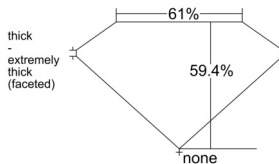

GIA®

FACSIMILE

GIA REPORT 2538354141

Verify this report at GIA.edu

GIA NATURAL DIAMOND DOSSIER®

September 18, 2025
GIA Report Number 2538354141
Shape and Cutting Style ..... Heart Brilliant
Measurements ..... 4.04 x 4.68 x 2.78 mm

GRADING RESULTS

Carat Weight ..... 0.32 carat
Color Grade ..... H
Clarity Grade VS1

ADDITIONAL GRADING INFORMATION

Polish ..... Very Good
Symmetry ..... Very Good
Fluorescence ..... Faint
Clarity Characteristics ..... Cavity, Cloud
Inspection(s): GIA 2538354141

PROPORTIONS

Profile not to actual proportions

GRADING SCALES

GIA COLOR SCALE		GIA CLARITY SCALE	
COLORLESS	D	VERY VERY SLIGHTLY INCLUDED	FLAWLESS
	E		INTERNALLY FLAWLESS
	F		VVS₁
	G		VVS₂
	H		VS₁
	I		VS₂
	J		SI₁
	K		SI₂
	L		I₁
	M		I₂
NEAR COLORLESS	N	SLIGHTLY INCLUDED	I₃
	O		
	P		
	Q		
FAINT	R		
	S		
	T		
	U		
VERT LIGHT	V		
	W		
	X		
	Y		
LIGHT	Z