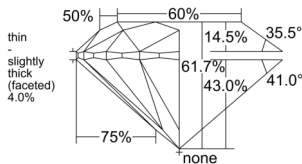

GIA®

FACSIMILE

GIA REPORT 2538391484

Verify this report at GIA.edu

GIA NATURAL DIAMOND DOSSIER®

September 12, 2025
GIA Report Number 2538391484
Shape and Cutting Style ..... Round Brilliant
Measurements ..... 5.66 - 5.69 x 3.50 mm

GRADING RESULTS

Carat Weight ..... 0.70 carat
Color Grade ..... G
Clarity Grade VS1
Cut Grade ..... Excellent

ADDITIONAL GRADING INFORMATION

Polish ..... Excellent
Symmetry ..... Excellent
Fluorescence ..... Strong Blue
Clarity Characteristics ..... Crystal, Feather, Pinpoint
Inspection(s): GIA 2538391484

PROPORTIONS

Profile to actual proportions