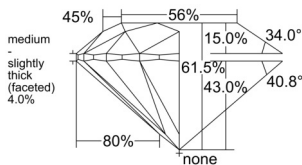

GIA®

FACSIMILE

GIA REPORT 2538392773

Verify this report at GIA.edu

GIA NATURAL DIAMOND DOSSIER®

September 12, 2025
GIA Report Number 2538392773
Shape and Cutting Style ..... Round Brilliant
Measurements ..... 4.35 - 4.38 x 2.69 mm

GRADING RESULTS

Carat Weight ..... 0.31 carat
Color Grade ..... E
Clarity Grade VS1
Cut Grade ..... Excellent

ADDITIONAL GRADING INFORMATION

Polish ..... Excellent
Symmetry ..... Excellent
Fluorescence ..... None
Clarity Characteristics ..... Cloud, Pinpoint
Inscription(s): GIA 2538392773

PROPORTIONS

Profile to actual proportions

GRADING SCALES

GIA COLOR SCALE	GIA CLARITY SCALE	GIA CUT SCALE	
D	FLAWLESS	EXCELLENT	
E	INTERNALLY FLAWLESS		
F		VVS₁	VERY GOOD
G	VVS₂		
H	VS₁	GOOD	
I	VS₂		
J	SI₁	FAIR	
K	SI₂		
L	I₁	POOR	
M	I₂		
N	I₃		
O			
P			
Q			
R			
S			
T			
U			
V			
W			
X			
Y			
Z