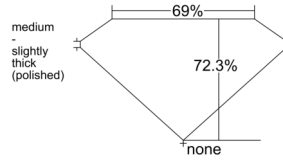

GIA®

FACSIMILE

GIA REPORT 2538437906

Verify this report at GIA.edu

GIA NATURAL DIAMOND DOSSIER®

September 15, 2025
GIA Report Number 2538437906
Shape and Cutting Style ..... Square Modified Brilliant
Measurements ..... 4.01 x 3.97 x 2.87 mm

GRADING RESULTS

Carat Weight ..... 0.38 carat
Color Grade I
Clarity Grade VVS1

ADDITIONAL GRADING INFORMATION

Polish ..... Excellent
Symmetry ..... Very Good
Fluorescence ..... None
Clarity Characteristics..... Internal Graining, Feather, Cavity
Inspection(s): GIA 2538437906

PROPORTIONS

Profile not to actual proportions

GRADING SCALES

GIA COLOR SCALE		GIA CLARITY SCALE		
NEAR COLORLESS	D	VERY VERY SLIGHTLY INCLUDED	FLAWLESS	
	E		INTERNALLY FLAWLESS	
	F	VERY SLIGHTLY INCLUDED	VVS₁	
	G		VVS₂	
	H		VS₁	
	FAINT	I	SLIGHTLY INCLUDED	VS₂
		J		SI₁
		K	INCLUDED	SI₂
		L		I₁
		M		I₂
VERT LIGHT	N	INCLUDED	I₃	
	O			
	P			
	Q			
	R			
LIGHT	S			
	T			
	U			
	V			
	W			
	X			
	Y			
	Z