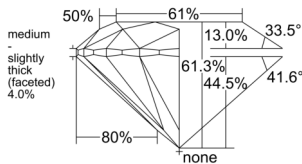

GIA®

FACSIMILE

GIA REPORT 2538440484

Verify this report at GIA.edu

GIA NATURAL DIAMOND DOSSIER®

September 16, 2025
GIA Report Number 2538440484
Shape and Cutting Style ..... Round Brilliant
Measurements ..... 5.69 - 5.73 x 3.50 mm

GRADING RESULTS

Carat Weight ..... 0.70 carat
Color Grade ..... E
Clarity Grade VS1
Cut Grade ..... Excellent

ADDITIONAL GRADING INFORMATION

Polish ..... Excellent
Symmetry ..... Excellent
Fluorescence ..... None
Clarity Characteristics..... Crystal, Feather, Pinpoint
Inscription(s): GIA 2538440484

PROPORTIONS

Profile to actual proportions