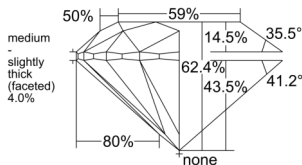

GIA®

FACSIMILE

GIA REPORT 2538453321

Verify this report at GIA.edu

GIA NATURAL DIAMOND DOSSIER®

September 17, 2025
GIA Report Number 2538453321
Shape and Cutting Style ..... Round Brilliant
Measurements ..... 4.25 - 4.28 x 2.66 mm

GRADING RESULTS

Carat Weight ..... 0.30 carat
Color Grade ..... D
Clarity Grade VVS1
Cut Grade ..... Excellent

ADDITIONAL GRADING INFORMATION

Polish ..... Excellent
Symmetry ..... Excellent
Fluorescence ..... None
Clarity Characteristics ..... Cloud, Pinpoint
Inscription(s): GIA 2538453321

PROPORTIONS

Profile to actual proportions