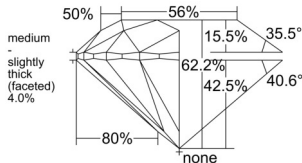

GIA®

FACSIMILE

GIA REPORT 2538484574

Verify this report at GIA.edu

GIA NATURAL DIAMOND DOSSIER®

September 20, 2025
GIA Report Number 2538484574
Shape and Cutting Style ..... Round Brilliant
Measurements ..... 5.20 - 5.23 x 3.25 mm

GRADING RESULTS

Carat Weight ..... 0.54 carat
Color Grade ..... G
Clarity Grade VS1
Cut Grade ..... Excellent

ADDITIONAL GRADING INFORMATION

Polish ..... Excellent
Symmetry ..... Excellent
Fluorescence ..... None
Clarity Characteristics ..... Crystal, Cloud
Inscription(s): GIA 2538484574

PROPORTIONS

GRADING SCALES

GIA COLOR SCALE	GIA CLARITY SCALE	GIA CUT SCALE	
D	FLAWLESS	EXCELLENT	
E	INTERNALLY FLAWLESS		
F		VVS₁	VERY GOOD
G	VVS₂		
H	VS₁	GOOD	
I	VS₂		
J	SI₁	FAIR	
K	SI₂		
L	I₁	POOR	
M	I₂		
N	I₃		
O			
P			
Q			
R			
S			
T			
U			
V			
W			
X			
Y			
Z