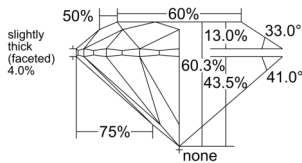

GIA®

FACSIMILE

GIA REPORT 2538572456

Verify this report at GIA.edu

GIA NATURAL DIAMOND DOSSIER®

September 30, 2025
GIA Report Number 2538572456
Shape and Cutting Style ..... Round Brilliant
Measurements ..... 5.36 - 5.38 x 3.24 mm

GRADING RESULTS

Carat Weight ..... 0.57 carat
Color Grade ..... G
Clarity Grade VVS1
Cut Grade ..... Excellent

ADDITIONAL GRADING INFORMATION

Polish ..... Excellent
Symmetry ..... Excellent
Fluorescence ..... None
Clarity Characteristics ..... Pinpoint, Feather
Inscription(s): GIA 2538572456

PROPORTIONS

Profile to actual proportions

GRADING SCALES

GIA COLOR SCALE	GIA CLARITY SCALE	GIA CUT SCALE	
D	FLAWLESS	EXCELLENT	
E	INTERNALLY FLAWLESS		
F		VVS₁	VERY GOOD
G	VVS₂		
H	VS₁	GOOD	
I	VS₂		
J	SI₁	FAIR	
K	SI₂		
L	I₁	POOR	
M			
N			
O	I₂		
P			
Q			
R	I₃		
S			
T			
U			
V			
W			
X			
Y			
Z