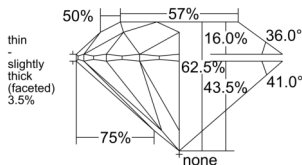

GIA®

FACSIMILE

GIA REPORT 2538622478

Verify this report at GIA.edu

GIA NATURAL DIAMOND DOSSIER®

October 04, 2025
GIA Report Number 2538622478
Shape and Cutting Style ..... Round Brilliant
Measurements ..... 5.75 - 5.79 x 3.60 mm

GRADING RESULTS

Carat Weight ..... 0.73 carat
Color Grade ..... D
Clarity Grade VVS2
Cut Grade ..... Excellent

ADDITIONAL GRADING INFORMATION

Polish ..... Excellent
Symmetry ..... Excellent
Fluorescence ..... None
Clarity Characteristics ..... Pinpoint
Inscription(s): GIA 2538622478

PROPORTIONS

Profile to actual proportions