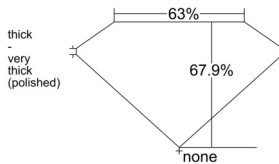

GIA®

FACSIMILE

GIA REPORT 2538623657

Verify this report at GIA.edu

GIA NATURAL DIAMOND DOSSIER®

October 04, 2025
GIA Report Number 2538623657
Shape and Cutting Style . **Cut-Cornered Square Modified Brilliant**
Measurements ..... 5.26 x 5.00 x 3.40 mm

GRADING RESULTS

Carat Weight ..... 0.80 carat
Color Grade ..... H
Clarity Grade VVS1

ADDITIONAL GRADING INFORMATION

Polish ..... Excellent
Symmetry ..... Excellent
Fluorescence ..... None
Clarity Characteristics..... Pinpoint
Inscription(s): GIA 2538623657

PROPORTIONS

Profile not to actual proportions

GRADING SCALES

GIA COLOR SCALE		GIA CLARITY SCALE	
COLORLESS	D	VERY VERY SLIGHTLY INCLUDED	FLAWLESS
	E		INTERNALLY FLAWLESS
	F		VVS₁
	G		VVS₂
	H		VS₁
	I		VS₂
	J		SI₁
	K		SI₂
	L		I₁
	M		I₂
NEAR COLORLESS	N	SLIGHTLY INCLUDED	I₃
	O		
	P		
	Q		
FAINT	R		
	S		
	T		
	U		
VERT LIGHT	V		
	W		
	X		
	Y		
LIGHT	Z