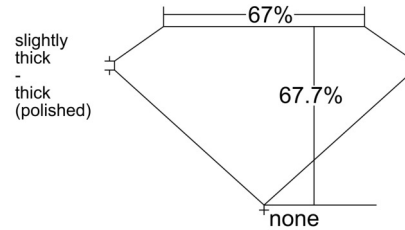

GIA NATURAL DIAMOND GRADING REPORT

October 13, 2025  
 GIA Report Number ..... 2538701471  
 Shape and Cutting Style ..... Square Emerald Cut  
 Measurements ..... 6.86 x 6.84 x 4.63 mm

GRADING RESULTS

Carat Weight ..... 2.01 carat  
 Color Grade ..... J  
 Clarity Grade ..... VS2

Profile not to actual proportions

CLARITY CHARACTERISTICS

KEY TO SYMBOLS\*

-  Feather
-  Pinpoint

\* Red symbols denote internal characteristics (inclusions). Green or black symbols denote external characteristics (blemishes). Diagram is an approximate representation of the diamond, and symbols shown indicate type, position, and approximate size of clarity characteristics. All clarity characteristics may not be shown. Details of finish are not shown.