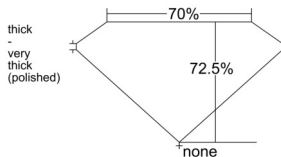

GIA®

FACSIMILE

GIA REPORT 2538731500

Verify this report at GIA.edu

GIA NATURAL DIAMOND DOSSIER®

October 16, 2025
GIA Report Number 2538731500
Shape and Cutting Style ..... Square Modified Brilliant
Measurements ..... 4.38 x 4.38 x 3.17 mm

GRADING RESULTS

Carat Weight ..... 0.56 carat
Color Grade ..... H
Clarity Grade VS1

ADDITIONAL GRADING INFORMATION

Polish ..... Excellent
Symmetry ..... Very Good
Fluorescence ..... None
Clarity Characteristics ..... Cloud
Inscription(s): GIA 2538731500

PROPORTIONS

Profile not to actual proportions

GRADING SCALES

GIA COLOR SCALE		GIA CLARITY SCALE		
COLORLESS	D	VERY VERY SLIGHTLY INCLUDED	FLAWLESS	
	E		INTERNALLY FLAWLESS	
	F		VVS₁	
	NEAR COLORLESS	G	VERY SLIGHTLY INCLUDED	VVS₂
		H		VS₁
		I	SLIGHTLY INCLUDED	VS₂
		J		SI₁
		K		SI₂
	FAINT	L	INCLUDED	I₁
		M		I₂
N		I₃		
O				
VERT LIGHT		P		
		Q		
		R		
		S		
LIGHT	T			
	U			
	V			
	W			
	X			
	Y			
	Z