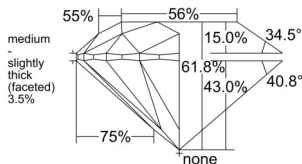

GIA®

FACSIMILE

GIA REPORT 2538749196

Verify this report at GIA.edu

GIA NATURAL DIAMOND DOSSIER®

October 16, 2025
GIA Report Number 2538749196
Shape and Cutting Style ..... Round Brilliant
Measurements ..... 4.47 - 4.50 x 2.77 mm

GRADING RESULTS

Carat Weight ..... 0.34 carat
Color Grade ..... G
Clarity Grade VS1
Cut Grade ..... Excellent

ADDITIONAL GRADING INFORMATION

Polish ..... Excellent
Symmetry ..... Excellent
Fluorescence ..... None
Clarity Characteristics..... Crystal, Needle, Pinpoint
Inscription(s): GIA 2538749196

PROPORTIONS

Profile to actual proportions