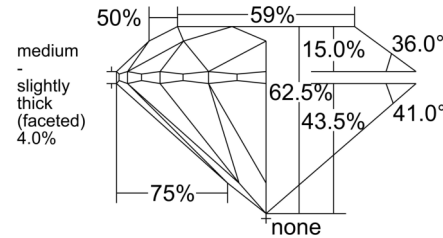

### GRADING RESULTS

Carat Weight ..... 1.51 carat

Color Grade ..... D

Clarity Grade ..... SI2

Cut Grade ..... Excellent

### PROPORTIONS

Profile to actual proportions

### CLARITY CHARACTERISTICS