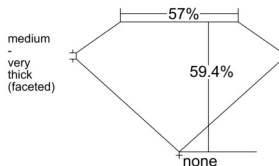

GIA®

FACSIMILE

GIA REPORT 2538874994

Verify this report at GIA.edu

GIA NATURAL DIAMOND DOSSIER®

November 03, 2025
GIA Report Number 2538874994
Shape and Cutting Style ..... Heart Brilliant
Measurements ..... 5.45 x 6.41 x 3.81 mm

GRADING RESULTS

Carat Weight ..... 0.80 carat
Color Grade ..... E
Clarity Grade VS2

ADDITIONAL GRADING INFORMATION

Polish ..... Excellent
Symmetry ..... Excellent
Fluorescence ..... None
Clarity Characteristics ..... Crystal, Cloud
Inspection(s): GIA 2538874994

PROPORTIONS

Profile not to actual proportions

GRADING SCALES

GIA COLOR SCALE		GIA CLARITY SCALE	
COLORLESS	D	VERY VERY SLIGHTLY INCLUDED	FLAWLESS
	E		INTERNALLY FLAWLESS
	F		VVS₁
	G		VVS₂
	H		VS₁
	I		VS₂
	J		SI₁
	K		SI₂
	L		I₁
	M		I₂
NEAR COLORLESS	N	SLIGHTLY INCLUDED	I₃
	O		
	P		
	Q		
FAINT	R		
	S		
	T		
	U		
VERT LIGHT	V		
	W		
	X		
	Y		
LIGHT	Z