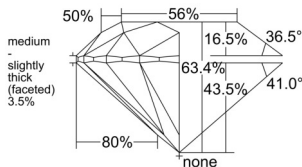

GIA®

FACSIMILE

GIA REPORT 2538884667

Verify this report at GIA.edu

GIA NATURAL DIAMOND DOSSIER®

November 03, 2025
GIA Report Number 2538884667
Shape and Cutting Style ..... Round Brilliant
Measurements ..... 5.09 - 5.12 x 3.23 mm

GRADING RESULTS

Carat Weight ..... 0.52 carat
Color Grade ..... F
Clarity Grade VS1
Cut Grade ..... Excellent

ADDITIONAL GRADING INFORMATION

Polish ..... Excellent
Symmetry ..... Excellent
Fluorescence ..... None
Clarity Characteristics ..... Crystal, Feather, Pinpoint
Inscription(s): GIA 2538884667

PROPORTIONS

GRADING SCALES

GIA COLOR SCALE

COLORLESS	D
	E
	F
	G
	H
	I
	J
NEAR COLORLESS	K
	L
Faint	M
	N
	O
	P
Very Light	Q
	R
	S
	T
	U
	V
Light	W
	X
	Y
	Z

GIA CLARITY SCALE

FLAWLESS	INTERNAL FLAWLESS	
		FLAWLESS
VERY VERY SLIGHTLY INCLUDED	VVS₁	
	VVS₂	
VERY SLIGHTLY INCLUDED	VS₁	
	VS₂	
SLIGHTLY INCLUDED	SI₁	
	SI₂	
INCLUDED	I₁	
	I₂	
	I₃	

GIA CUT SCALE

EXCELLENT
VERY GOOD
GOOD
FAIR
POOR