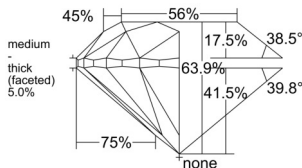

GIA®

FACSIMILE

GIA REPORT 2538955414

Verify this report at GIA.edu

GIA NATURAL DIAMOND DOSSIER®

November 11, 2025
GIA Report Number 2538955414
Shape and Cutting Style ..... Round Brilliant
Measurements ..... 5.33 - 5.35 x 3.42 mm

GRADING RESULTS

Carat Weight ..... 0.62 carat
Color Grade ..... D
Clarity Grade VS1
Cut Grade ..... Very Good

ADDITIONAL GRADING INFORMATION

Polish ..... Excellent
Symmetry ..... Excellent
Fluorescence ..... Medium Blue
Clarity Characteristics..... Crystal, Needle, Pinpoint
Inscription(s): GIA 2538955414

PROPORTIONS

Profile to actual proportions