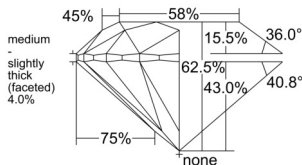

GIA®

FACSIMILE

GIA REPORT 2538958553

Verify this report at GIA.edu

GIA NATURAL DIAMOND DOSSIER®

November 12, 2025
GIA Report Number 2538958553
Shape and Cutting Style ..... Round Brilliant
Measurements ..... 5.22 - 5.24 x 3.27 mm

GRADING RESULTS

Carat Weight ..... 0.56 carat
Color Grade ..... H
Clarity Grade VS1
Cut Grade ..... Excellent

ADDITIONAL GRADING INFORMATION

Polish ..... Excellent
Symmetry ..... Excellent
Fluorescence ..... None
Clarity Characteristics ..... Cloud, Needle
Inscription(s): GIA 2538958553

PROPORTIONS

Profile to actual proportions

GRADING SCALES

GIA COLOR SCALE	GIA CLARITY SCALE	GIA CUT SCALE	
D	FLAWLESS	EXCELLENT	
E	INTERNALLY FLAWLESS		
F		VVS₁	VERY GOOD
G	VVS₂		
H	VS₁	GOOD	
I	VS₂		
J	SI₁	FAIR	
K	SI₂		
L	I₁	POOR	
M	I₂		
N	I₃		
O			
P			
Q			
R			
S			
T			
U			
V			
W			
X			
Y			
Z