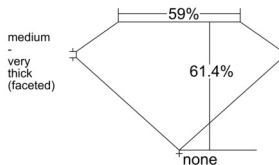

GIA®

FACSIMILE

GIA REPORT 2544013789

Verify this report at GIA.edu

GIA NATURAL DIAMOND DOSSIER®

November 17, 2025
GIA Report Number 2544013789
Shape and Cutting Style ..... Pear Brilliant
Measurements ..... 6.93 x 4.45 x 2.73 mm

GRADING RESULTS

Carat Weight ..... 0.50 carat
Color Grade ..... E
Clarity Grade VVS1

ADDITIONAL GRADING INFORMATION

Polish ..... Excellent
Symmetry ..... Excellent
Fluorescence ..... Strong Blue
Clarity Characteristics ..... Pinpoint
Inscription(s): GIA 2544013789

PROPORTIONS

Profile not to actual proportions

GRADING SCALES

GIA COLOR SCALE		GIA CLARITY SCALE			
COLORLESS	D	VERY VERY SLIGHTLY INCLUDED	FLAWLESS		
	E		INTERNALLY FLAWLESS		
	F	VERY SLIGHTLY INCLUDED	VVS₁		
	G		VVS₂		
	H		VS₁		
	NEAR COLORLESS	I	SLIGHTLY INCLUDED	VS₂	
		J		SI₁	
		FAINT	K	INCLUDED	SI₂
			L		I₁
	M		I₂		
VERT LIGHT	N		LIGHT	I₃	
	O				
	P				
	Q				
LIGHT	R				
	S				
	T				
	U				
	V				
	W				
	X				
	Y				
	Z