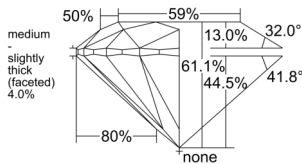

GIA®

FACSIMILE

GIA REPORT 2544026661

Verify this report at GIA.edu

GIA NATURAL DIAMOND DOSSIER®

November 18, 2025
GIA Report Number 2544026661
Shape and Cutting Style ..... Round Brilliant
Measurements ..... 5.46 - 5.49 x 3.35 mm

GRADING RESULTS

Carat Weight ..... 0.61 carat
Color Grade ..... D
Clarity Grade ..... Internally Flawless
Cut Grade ..... Excellent

ADDITIONAL GRADING INFORMATION

Polish ..... Excellent
Symmetry ..... Excellent
Fluorescence ..... Medium Blue
Clarity Characteristics ..... Minor Details of Polish
Inspection(s): GIA 2544026661

PROPORTIONS

Profile to actual proportions