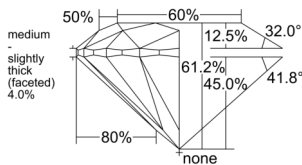

GIA®

FACSIMILE

GIA REPORT 2544037472

Verify this report at GIA.edu

GIA NATURAL DIAMOND DOSSIER®

November 18, 2025
GIA Report Number 2544037472
Shape and Cutting Style ..... Round Brilliant
Measurements ..... 5.68 - 5.74 x 3.50 mm

GRADING RESULTS

Carat Weight ..... 0.70 carat
Color Grade ..... G
Clarity Grade VVS1
Cut Grade ..... Excellent

ADDITIONAL GRADING INFORMATION

Polish ..... Excellent
Symmetry ..... Very Good
Fluorescence ..... Faint
Clarity Characteristics..... Pinpoint, Feather, Indented Natural
Inscription(s): GIA 2544037472

PROPORTIONS

Profile to actual proportions

GRADING SCALES

GIA COLOR SCALE	GIA CLARITY SCALE	GIA CUT SCALE	
D	FLAWLESS	EXCELLENT	
E	INTERNALLY FLAWLESS		
F		VVS₁	VERY GOOD
G	VVS₂		
H	VS₁	GOOD	
I	VS₂		
J	SI₁	FAIR	
K	SI₂		
L	I₁	POOR	
M	I₂		
N	I₃		
O			
P			
Q			
R			
S			
T			
U			
V			
W			
X			
Y			
Z