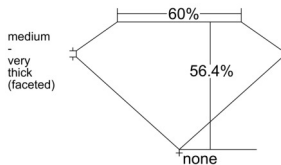

GIA®

FACSIMILE

GIA REPORT 2544049304

Verify this report at GIA.edu

GIA NATURAL DIAMOND DOSSIER®

November 25, 2025
GIA Report Number 2544049304
Shape and Cutting Style ..... Pear Brilliant
Measurements ..... 7.81 x 4.67 x 2.64 mm

GRADING RESULTS

Carat Weight ..... 0.60 carat
Color Grade ..... D
Clarity Grade VS1

ADDITIONAL GRADING INFORMATION

Polish ..... Excellent
Symmetry ..... Very Good
Fluorescence ..... None
Clarity Characteristics ..... Crystal, Cloud
Inscription(s): GIA 2544049304

PROPORTIONS

Profile not to actual proportions

GRADING SCALES

GIA COLOR SCALE		GIA CLARITY SCALE	
COLORLESS	D	VERY VERY SLIGHTLY INCLUDED	FLAWLESS
	E		INTERNALLY FLAWLESS
	F		VVS₁
	G		VVS₂
	H		VS₁
	I		VS₂
	J		SI₁
	K		SI₂
	L		I₁
	M		I₂
NEAR COLORLESS	N	SLIGHTLY INCLUDED	I₃
	O		
	P		
	Q		
FAINT	R		
	S		
	T		
	U		
VERT LIGHT	V		
	W		
	X		
	Y		
LIGHT	Z