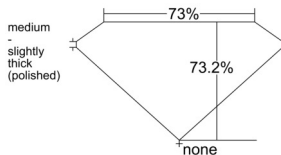

GIA®

FACSIMILE

GIA REPORT 2544052571

Verify this report at GIA.edu

GIA NATURAL DIAMOND DOSSIER®

November 20, 2025
GIA Report Number 2544052571
Shape and Cutting Style ..... Square Modified Brilliant
Measurements ..... 4.89 x 4.83 x 3.54 mm

GRADING RESULTS

Carat Weight ..... 0.72 carat
Color Grade ..... E
Clarity Grade SI1

ADDITIONAL GRADING INFORMATION

Polish ..... Excellent
Symmetry ..... Excellent
Fluorescence ..... None
Clarity Characteristics ..... Crystal, Cloud
Inscription(s): GIA 2544052571

PROPORTIONS

Profile not to actual proportions

GRADING SCALES

GIA COLOR SCALE		GIA CLARITY SCALE	
COLORLESS	D	VERY VERY SLIGHTLY INCLUDED	FLAWLESS
	E		INTERNALLY FLAWLESS
	F		VVS₁
	G		VVS₂
	H		VS₁
	I		VS₂
	J		SI₁
	K		SI₂
	L		I₁
	M		I₂
NEAR COLORLESS	N	SLIGHTLY INCLUDED	I₃
	O		
	P		
	Q		
FAINT	R		
	S		
	T		
	U		
VERY LIGHT	V		
	W		
	X		
	Y		
LIGHT	Z