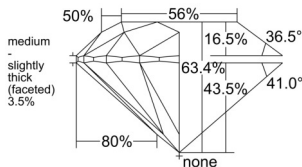

GIA®

FACSIMILE

GIA REPORT 2544060609

Verify this report at GIA.edu

GIA NATURAL DIAMOND DOSSIER®

November 20, 2025
GIA Report Number 2544060609
Shape and Cutting Style ..... Round Brilliant
Measurements ..... 5.00 - 5.05 x 3.19 mm

GRADING RESULTS

Carat Weight ..... 0.50 carat
Color Grade ..... G
Clarity Grade VS1
Cut Grade ..... Excellent

ADDITIONAL GRADING INFORMATION

Polish ..... Excellent
Symmetry ..... Very Good
Fluorescence ..... None
Clarity Characteristics..... Cloud, Pinpoint, Indented Natural
Inscription(s): GIA 2544060609

PROPORTIONS

GRADING SCALES

GIA COLOR SCALE

COLORESS	D
	E
	F
	G
	H
	I
	J
NEAR COLORESS	K
	L
FANIT	M
	N
	O
	P
VERY LIGHT	Q
	R
	S
	T
	U
	V
	W
	X
	Y
LIGHT	Z

GIA CLARITY SCALE

FLAWLESS	VERY VERY SLIGHTLY INCLUDED	VS₁	VS₂	VS₁	VS₂	SI₁	SI₂	I₁	I₂	I₃		
											FLAWLESS	INTERNALLY FLAWLESS

GIA CUT SCALE

EXCELLENT
VERY GOOD
GOOD
FAIR
POOR