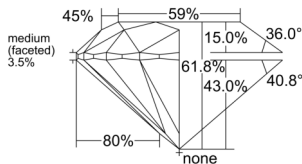

GIA®

FACSIMILE

GIA REPORT 2544064462

Verify this report at GIA.edu

GIA NATURAL DIAMOND DOSSIER®

November 21, 2025
GIA Report Number **2544064462**
Shape and Cutting Style ..... **Round Brilliant**
Measurements ..... **5.42 - 5.46 x 3.36 mm**

GRADING RESULTS

Carat Weight ..... **0.61 carat**
Color Grade ..... **H**
Clarity Grade **S11**
Cut Grade ..... **Excellent**

ADDITIONAL GRADING INFORMATION

Polish ..... **Excellent**
Symmetry ..... **Excellent**
Fluorescence ..... **None**
Clarity Characteristics..... **Cloud, Crystal, Feather**
Inscription(s): **GIA 2544064462**

PROPORTIONS

Profile to actual proportions