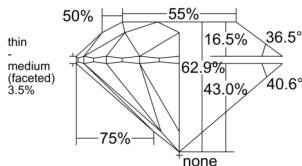

GIA®

FACSIMILE

GIA REPORT 2544066430

Verify this report at GIA.edu

GIA NATURAL DIAMOND DOSSIER®

November 20, 2025
GIA Report Number **2544066430**
Shape and Cutting Style ..... **Round Brilliant**
Measurements ..... **5.39 - 5.43 x 3.40 mm**

GRADING RESULTS

Carat Weight ..... **0.61 carat**
Color Grade ..... **J**
Clarity Grade **S12**
Cut Grade ..... **Excellent**

ADDITIONAL GRADING INFORMATION

Polish ..... **Excellent**
Symmetry ..... **Excellent**
Fluorescence ..... **None**
Clarity Characteristics ..... **Crystal, Cloud**
Inscription(s): **GIA 2544066430**

PROPORTIONS

GRADING SCALES

GIA COLOR SCALE

COLORLESS	D
	E
	F
	G
	H
	I
	J
NEAR COLORLESS	K
	L
FAIN	M
	N
	O
	P
VERY LIGHT	Q
	R
	S
	T
	U
	V
	W
	X
	Y
LIGHT	Z

GIA CLARITY SCALE

FLAWLESS	VERY VERY SLIGHTLY INCLUDED	VVS₁	VVS₂	VS₁	VS₂	SI₁	SI₂	I₁	I₂	I₃	
											VERY SLIGHTLY INCLUDED
INTERNALLY FLAWLESS	VERY SLIGHTLY INCLUDED										

GIA CUT SCALE

EXCELLENT
VERY GOOD
GOOD
FAIR
POOR