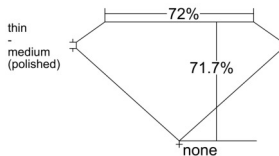

GIA®

FACSIMILE

GIA REPORT 2544072361

Verify this report at GIA.edu

GIA NATURAL DIAMOND DOSSIER®

November 25, 2025
GIA Report Number 2544072361
Shape and Cutting Style ..... Square Modified Brilliant
Measurements ..... 4.18 x 4.08 x 2.92 mm

GRADING RESULTS

Carat Weight ..... 0.40 carat
Color Grade ..... E
Clarity Grade VVS2

ADDITIONAL GRADING INFORMATION

Polish ..... Excellent
Symmetry ..... Very Good
Fluorescence ..... Faint
Clarity Characteristics ..... Pinpoint, Feather
Inscription(s): GIA 2544072361

PROPORTIONS

Profile not to actual proportions

GRADING SCALES

GIA COLOR SCALE		GIA CLARITY SCALE			
COLORLESS	D	VERY VERY SLIGHTLY INCLUDED	FLAWLESS		
	E		INTERNALLY FLAWLESS		
	F	VERY SLIGHTLY INCLUDED	VVS₁		
	G		VVS₂		
	H		VS₁		
	NEAR COLORLESS	I	SLIGHTLY INCLUDED	VS₂	
		J		SI₁	
		FAINT	K	INCLUDED	SI₂
			L		I₁
			M		I₂
VERT LIGHT			N	INCLUDED	I₃
	O				
	P				
	Q				
	R				
	S				
LIGHT	T				
	U				
	V				
	W				
	X				
	Y				
Z