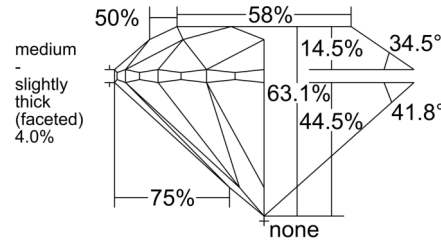

GIA NATURAL DIAMOND GRADING REPORT

November 26, 2025

GIA Report Number 2544092165

Shape and Cutting Style Round Brilliant

Measurements 6.73 - 6.78 x 4.26 mm

GRADING RESULTS

Carat Weight 1.20 carat

Color Grade J

Clarity Grade SI2

Cut Grade Excellent

ADDITIONAL GRADING INFORMATION

Polish Excellent

Symmetry Excellent

Fluorescence None

Inscription(s): GIA 2544092165

Comments: Clouds are not shown. Pinpoints are not shown.

PROPORTIONS

Profile to actual proportions

CLARITY CHARACTERISTICS

KEY TO SYMBOLS*

- Crystal
- ~ Feather
- ∖ Needle

* Red symbols denote internal characteristics (inclusions). Green or black symbols denote external characteristics (blemishes). Diagram is an approximate representation of the diamond, and symbols shown indicate type, position, and approximate size of clarity characteristics. All clarity characteristics may not be shown. Details of finish are not shown.