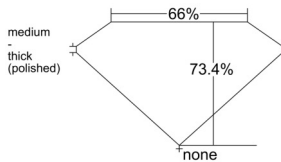

GIA®

FACSIMILE

GIA REPORT 2544098526

Verify this report at GIA.edu

GIA NATURAL DIAMOND DOSSIER®

November 28, 2025
GIA Report Number 2544098526
Shape and Cutting Style ..... Square Modified Brilliant
Measurements ..... 5.13 x 5.06 x 3.72 mm

GRADING RESULTS

Carat Weight ..... 0.80 carat
Color Grade ..... E
Clarity Grade SI2

ADDITIONAL GRADING INFORMATION

Polish ..... Excellent
Symmetry ..... Good
Fluorescence ..... None
Clarity Characteristics ..... Crystal, Knot
Inscription(s): GIA 2544098526

PROPORTIONS

Profile not to actual proportions

GRADING SCALES

GIA COLOR SCALE		GIA CLARITY SCALE			
COLORLESS	D	VERY VERY SLIGHTLY INCLUDED	FLAWLESS		
	E		INTERNALLY FLAWLESS		
	F	VERY SLIGHTLY INCLUDED	VVS₁		
	G		VVS₂		
	H		VS₁		
	NEAR COLORLESS	I	SLIGHTLY INCLUDED	VS₂	
		J		SI₁	
		FAINT	K	INCLUDED	SI₂
			L		I₁
			M		I₂
VERT LIGHT	N	LIGHT	I₃		
	O				
	P				
	Q				
	R