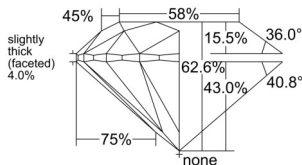

GIA®

FACSIMILE

GIA REPORT 2544100676

Verify this report at GIA.edu

GIA NATURAL DIAMOND DOSSIER®

November 26, 2025
GIA Report Number 2544100676
Shape and Cutting Style ..... Round Brilliant
Measurements ..... 4.85 - 4.89 x 3.05 mm

GRADING RESULTS

Carat Weight ..... 0.45 carat
Color Grade ..... E
Clarity Grade VVS1
Cut Grade ..... Excellent

ADDITIONAL GRADING INFORMATION

Polish ..... Excellent
Symmetry ..... Excellent
Fluorescence ..... None
Clarity Characteristics ..... Pinpoint, Indented Natural
Inscription(s): GIA 2544100676

PROPORTIONS

Profile to actual proportions