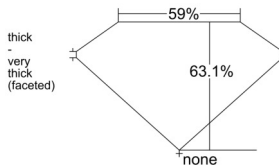

GIA®

FACSIMILE

GIA REPORT 2544111056

Verify this report at GIA.edu

GIA NATURAL DIAMOND DOSSIER®

November 28, 2025
GIA Report Number 2544111056
Shape and Cutting Style ..... Pear Brilliant
Measurements ..... 7.95 x 5.11 x 3.23 mm

GRADING RESULTS

Carat Weight ..... 0.80 carat
Color Grade ..... F
Clarity Grade VS1

ADDITIONAL GRADING INFORMATION

Polish ..... Excellent
Symmetry ..... Excellent
Fluorescence ..... Medium Blue
Clarity Characteristics ..... Cloud, Needle, Pinpoint
Inscription(s): GIA 2544111056

PROPORTIONS

Profile not to actual proportions

GRADING SCALES

GIA COLOR SCALE		GIA CLARITY SCALE	
COLORLESS	D	VERY VERY SLIGHTLY SLIGHTLY INCLUDED	FLAWLESS
	E		INTERNALLY FLAWLESS
	F		VVS₁
	G		VVS₂
	H		VS₁
	I		VS₂
	J		SI₁
	K		SI₂
	L		I₁
	M		I₂
NEAR COLORLESS	N	SLIGHTLY INCLUDED	I₃
	O		
	P		
	Q		
FAINT	R		
	S		
	T		
	U		
VERT LIGHT	V		
	W		
	X		
	Y		
LIGHT	Z