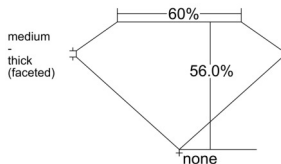

GIA®

FACSIMILE

GIA REPORT 2544113984

Verify this report at GIA.edu

GIA NATURAL DIAMOND DOSSIER®

November 28, 2025
GIA Report Number 2544113984
Shape and Cutting Style ..... Marquise Brilliant
Measurements ..... 8.63 x 4.22 x 2.36 mm

GRADING RESULTS

Carat Weight ..... 0.50 carat
Color Grade ..... E
Clarity Grade VS1

ADDITIONAL GRADING INFORMATION

Polish ..... Excellent
Symmetry ..... Excellent
Fluorescence ..... Faint
Clarity Characteristics ..... Feather
Inscription(s): GIA 2544113984

PROPORTIONS

Profile not to actual proportions

GRADING SCALES

GIA COLOR SCALE		GIA CLARITY SCALE	
COLORLESS	D	VERY VERY SLIGHTLY INCLUDED	FLAWLESS
	E		INTERNALLY FLAWLESS
	F		VVS₁
	G		VVS₂
	H		VS₁
	I		VS₂
	J		SI₁
	K		SI₂
	L		I₁
	M		I₂
NEAR COLORLESS	N	SLIGHTLY INCLUDED	I₃
	O		
	P		
	Q		
FAINT	R		
	S		
	T		
	U		
VERT LIGHT	V		
	W		
	X		
	Y		
LIGHT	Z