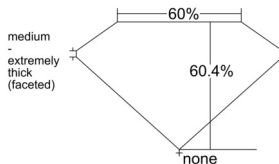

GIA®

FACSIMILE

GIA REPORT 2544123118

Verify this report at GIA.edu

GIA NATURAL DIAMOND DOSSIER®

December 01, 2025
GIA Report Number 2544123118
Shape and Cutting Style ..... Heart Brilliant
Measurements ..... 5.91 x 6.47 x 3.90 mm

GRADING RESULTS

Carat Weight ..... 0.90 carat
Color Grade ..... D
Clarity Grade VS2

ADDITIONAL GRADING INFORMATION

Polish ..... Excellent
Symmetry ..... Excellent
Fluorescence ..... Strong Blue
Clarity Characteristics ..... Crystal, Feather
Inscription(s): GIA 2544123118

PROPORTIONS

Profile not to actual proportions

GRADING SCALES

GIA COLOR SCALE		GIA CLARITY SCALE	
COLORLESS	D	VERY VERY SLIGHTLY INCLUDED	FLAWLESS
	E		INTERNALLY FLAWLESS
	F		VVS₁
	G		VVS₂
	H		VS₁
	I		VS₂
	J		SI₁
	K		SI₂
	L		I₁
	M		I₂
NEAR COLORLESS	N	SLIGHTLY INCLUDED	I₃
	O		
	P		
	Q		
FAINT	R		
	S		
	T		
	U		
VERT LIGHT	V		
	W		
	X		
	Y		
LIGHT	Z