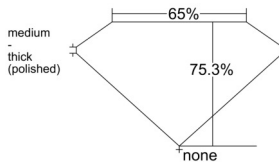

GIA®

FACSIMILE

GIA REPORT 2544131667

Verify this report at GIA.edu

GIA NATURAL DIAMOND DOSSIER®

December 03, 2025
GIA Report Number 2544131667
Shape and Cutting Style ..... Square Modified Brilliant
Measurements ..... 4.38 x 4.35 x 3.27 mm

GRADING RESULTS

Carat Weight ..... 0.52 carat
Color Grade ..... D
Clarity Grade SI2

ADDITIONAL GRADING INFORMATION

Polish ..... Excellent
Symmetry ..... Very Good
Fluorescence ..... None
Clarity Characteristics ..... Crystal, Feather, Cloud
Inscription(s): GIA 2544131667

PROPORTIONS

Profile not to actual proportions

GRADING SCALES

GIA COLOR SCALE		GIA CLARITY SCALE	
COLORLESS	D	VERY VERY SLIGHTLY SLIGHTLY INCLUDED	FLAWLESS
	E		INTERNALLY FLAWLESS
	F		VVS₁
	G		VVS₂
	H		VS₁
	I		VS₂
	J		SI₁
	K		SI₂
	L		I₁
	M		I₂
NEAR COLORLESS	N	SLIGHTLY INCLUDED	I₃
	O		
	P		
	Q		
FAINT	R		
	S		
	T		
	U		
VERT LIGHT	V		
	W		
	X		
	Y		
LIGHT	Z