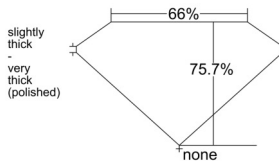

GIA®

FACSIMILE

GIA REPORT 2544132071

Verify this report at GIA.edu

GIA NATURAL DIAMOND DOSSIER®

December 04, 2025
GIA Report Number 2544132071
Shape and Cutting Style ..... Square Modified Brilliant
Measurements ..... 4.36 x 4.27 x 3.23 mm

GRADING RESULTS

Carat Weight ..... 0.50 carat
Color Grade ..... F
Clarity Grade SI2

ADDITIONAL GRADING INFORMATION

Polish ..... Good
Symmetry ..... Fair
Fluorescence ..... None
Clarity Characteristics ..... Twinning Wisp
Inscription(s): GIA 2544132071

PROPORTIONS

Profile not to actual proportions

GRADING SCALES

GIA COLOR SCALE		GIA CLARITY SCALE			
COLORLESS	D	VERY VERY SLIGHTLY INCLUDED	FLAWLESS		
	E		INTERNALLY FLAWLESS		
	F	VERY SLIGHTLY INCLUDED	VVS₁		
	G		VVS₂		
	H		VS₁		
	NEAR COLORLESS	I	SLIGHTLY INCLUDED	VS₂	
		J		SI₁	
		FAINT	K	INCLUDED	SI₂
			L		I₁
			M		I₂
VERT LIGHT	N	LIGHT	I₃		
	O				
	P				
	Q				
	R