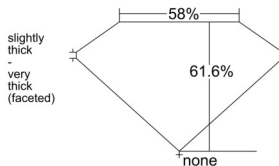

GIA®

FACSIMILE

GIA REPORT 2544143381

Verify this report at GIA.edu

GIA NATURAL DIAMOND DOSSIER®

December 04, 2025
GIA Report Number 2544143381
Shape and Cutting Style ..... Heart Brilliant
Measurements ..... 5.54 x 6.37 x 3.92 mm

GRADING RESULTS

Carat Weight ..... 0.80 carat
Color Grade ..... K
Clarity Grade VVS1

ADDITIONAL GRADING INFORMATION

Polish ..... Excellent
Symmetry ..... Very Good
Fluorescence ..... None
Clarity Characteristics ..... Feather, Natural
Inscription(s): GIA 2544143381

PROPORTIONS

Profile not to actual proportions

GRADING SCALES

GIA COLOR SCALE		GIA CLARITY SCALE		
NEAR COLORLESS	D	VERY VERY SLIGHTLY INCLUDED	FLAWLESS	
	E		INTERNALLY FLAWLESS	
	F	VERY SLIGHTLY INCLUDED	VVS₁	
	G		VVS₂	
	H		VS₁	
	FAINT	I	SLIGHTLY INCLUDED	VS₂
		J		SI₁
		K	INCLUDED	SI₂
		L		I₁
		M		I₂
N		I₃		
LIGHT	O			
	P			
	Q			
	R			
	S			
	T			
	U			
	V			
	W			
	X			
	Y			
	Z