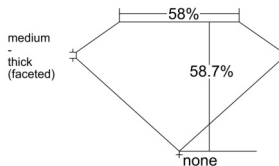

GIA®

FACSIMILE

GIA REPORT 2544146985

Verify this report at GIA.edu

GIA NATURAL DIAMOND DOSSIER®

December 03, 2025
GIA Report Number 2544146985
Shape and Cutting Style ..... Heart Brilliant
Measurements ..... 4.18 x 4.90 x 2.88 mm

GRADING RESULTS

Carat Weight ..... 0.35 carat
Color Grade ..... D
Clarity Grade SI1

ADDITIONAL GRADING INFORMATION

Polish ..... Excellent
Symmetry ..... Very Good
Fluorescence ..... None
Clarity Characteristics ..... Cloud, Feather
Inscription(s): GIA 2544146985

PROPORTIONS

Profile not to actual proportions

GRADING SCALES

GIA COLOR SCALE		GIA CLARITY SCALE			
COLORLESS	D	NEAR COLORLESS	FLAWLESS		
	E		INTERNALLY FLAWLESS		
	F		VERY VERY SLIGHTLY INCLUDED	VVS₁	
	G			VVS₂	
	H		VERY SLIGHTLY INCLUDED	VS₁	
	I			VS₂	
	J			SLIGHTLY INCLUDED	SI₁
	K		SI₂		
	FAINT		L	LIGHT	I₁
			M		I₂
N		I₃			
O					
P					
Q					
R					
S