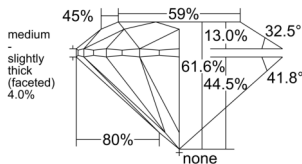

GIA®

FACSIMILE

GIA REPORT 2544183704

Verify this report at GIA.edu

GIA NATURAL DIAMOND DOSSIER®

December 08, 2025
GIA Report Number 2544183704
Shape and Cutting Style ..... Round Brilliant
Measurements ..... 4.30 - 4.31 x 2.65 mm

GRADING RESULTS

Carat Weight ..... 0.30 carat
Color Grade ..... F
Clarity Grade VVS2
Cut Grade ..... Excellent

ADDITIONAL GRADING INFORMATION

Polish ..... Excellent
Symmetry ..... Excellent
Fluorescence ..... None
Clarity Characteristics ..... Feather, Cavity
Inscription(s): GIA 2544183704

PROPORTIONS

GRADING SCALES

GIA COLOR SCALE	GIA CLARITY SCALE	GIA CUT SCALE	
D	FLAWLESS	EXCELLENT	
E	INTERNALLY FLAWLESS		
F		VVS₁	VERY GOOD
G	VVS₂		
H	VS₁	GOOD	
I	VS₂		
J	SI₁	FAIR	
K	SI₂		
L	I₁	POOR	
M	I₂		
N	I₃		
O			
P			
Q			
R			
S			
T			
U			
V			
W			
X			
Y			
Z