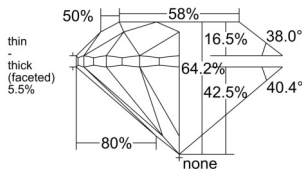

GIA®

FACSIMILE

GIA REPORT 2544185199

Verify this report at gia.edu

GIA NATURAL DIAMOND DOSSIER®

December 08, 2025
GIA Report Number 2544185199
Shape and Cutting Style ..... Round Brilliant
Measurements ..... 5.99 - 6.03 x 3.86 mm

GRADING RESULTS

Carat Weight ..... 0.90 carat
Color Grade L
Clarity Grade S11
Cut Grade ..... Very Good

ADDITIONAL GRADING INFORMATION

Polish ..... Excellent
Symmetry ..... Excellent
Fluorescence ..... Faint
Clarity Characteristics ..... Crystal, Cloud, Feather
Inscription(s): GIA 2544185199

PROPORTIONS

Profile to actual proportions