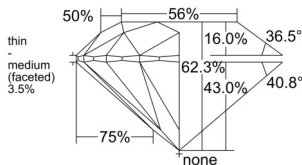

GIA®

FACSIMILE

GIA NATURAL DIAMOND DOSSIER®

December 11, 2025
GIA Report Number 2544189759
Shape and Cutting Style ..... Round Brilliant
Measurements ..... 4.50 - 4.53 x 2.81 mm

GRADING RESULTS

Carat Weight ..... 0.35 carat
Color Grade ..... E
Clarity Grade VS2
Cut Grade ..... Excellent

ADDITIONAL GRADING INFORMATION

Polish ..... Excellent
Symmetry ..... Excellent
Fluorescence ..... None
Clarity Characteristics..... Cloud, Crystal, Indented Natural
Inscription(s): GIA 2544189759

GIA REPORT 2544189759

Verify this report at GIA.edu

PROPORTIONS

GRADING SCALES

GIA COLOR SCALE

COLORESS	D
	E
	F
	G
	H
	I
	J
NEAR COLORESS	K
	L
FANIT	M
	N
	O
	P
VERY LIGHT	Q
	R
	S
	T
	U
	V
LIGHT	W
	X
	Y
	Z

GIA CLARITY SCALE

FLAWLESS	VERY VERY SLIGHTLY INCLUDED	VS₁	VS₂	VS₁	VS₂	SL₁	SL₂	I₁	I₂	I₃	
											FLAWLESS
INTERNALLY FLAWLESS	VERY SLIGHTLY INCLUDED										

GIA CUT SCALE

EXCELLENT
VERY GOOD
GOOD
FAIR
POOR