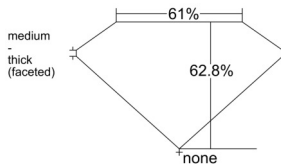

GIA®

FACSIMILE

GIA REPORT 2544276904

Verify this report at GIA.edu

GIA NATURAL DIAMOND DOSSIER®

December 22, 2025
GIA Report Number 2544276904
Shape and Cutting Style ..... Pear Brilliant
Measurements ..... 7.80 x 4.92 x 3.09 mm

GRADING RESULTS

Carat Weight ..... 0.70 carat
Color Grade I
Clarity Grade VS1

ADDITIONAL GRADING INFORMATION

Polish ..... Excellent
Symmetry ..... Excellent
Fluorescence ..... Medium Blue
Clarity Characteristics ..... Crystal, Twinning Wisp
Inscription(s): GIA 2544276904

PROPORTIONS

Profile not to actual proportions

GRADING SCALES

GIA COLOR SCALE		GIA CLARITY SCALE	
COLORLESS	D	VERY VERY SLIGHTLY INCLUDED	FLAWLESS
	E		INTERNALLY FLAWLESS
	F		VVS₁
	G		VVS₂
	H		VS₁
	I		VS₂
	J		SI₁
	K		SI₂
	L		I₁
	M		I₂
NEAR COLORLESS	N	SLIGHTLY INCLUDED	I₃
	O		
	P		
	Q		
FAINT	R	INCLUDED	
	S		
	T		
	U		
VERT LIGHT	V	LIGHT	
	W		
	X		
	Y		
Z