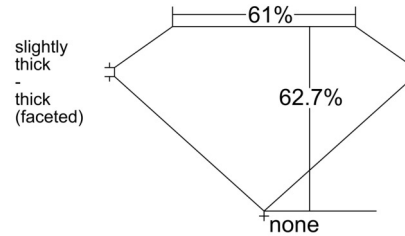

PROPORTIONS

Profile not to actual proportions