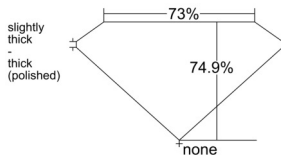

GIA®

FACSIMILE

GIA REPORT 2544330452

Verify this report at GIA.edu

GIA NATURAL DIAMOND DOSSIER®

December 27, 2025
GIA Report Number 2544330452
Shape and Cutting Style ..... Square Modified Brilliant
Measurements ..... 4.82 x 4.79 x 3.58 mm

GRADING RESULTS

Carat Weight ..... 0.70 carat
Color Grade ..... F
Clarity Grade SI1

ADDITIONAL GRADING INFORMATION

Polish ..... Excellent
Symmetry ..... Very Good
Fluorescence ..... None
Clarity Characteristics ..... Cloud, Crystal, Feather
Inscription(s): GIA 2544330452

PROPORTIONS

Profile not to actual proportions

GRADING SCALES

GIA COLOR SCALE		GIA CLARITY SCALE			
COLORLESS	D	VERY VERY SLIGHTLY INCLUDED	FLAWLESS		
	E		INTERNALLY FLAWLESS		
	F		VVS₁		
	NEAR COLORLESS	G	VVS₂		
		H	VERY SLIGHTLY INCLUDED	VS₁	
		I		VS₂	
		FAINT	J	SLIGHTLY INCLUDED	SI₁
			K		SI₂
	L		INCLUDED		I₁
	M			I₂	
LIGHT	N			I₃	
	O				
	P				
	Q				
	R