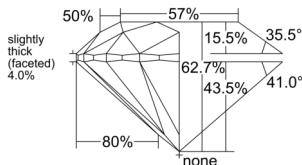

GIA®

FACSIMILE

GIA REPORT 2544356686

Verify this report at GIA.edu

GIA NATURAL DIAMOND DOSSIER®

January 02, 2026
GIA Report Number 2544356686
Shape and Cutting Style ..... Round Brilliant
Measurements ..... 5.17 - 5.20 x 3.25 mm

GRADING RESULTS

Carat Weight ..... 0.54 carat
Color Grade ..... D
Clarity Grade VS1
Cut Grade ..... Excellent

ADDITIONAL GRADING INFORMATION

Polish ..... Excellent
Symmetry ..... Excellent
Fluorescence ..... Medium Blue
Clarity Characteristics ..... Crystal, Pinpoint
Inscription(s): GIA 2544356686

PROPORTIONS

Profile to actual proportions