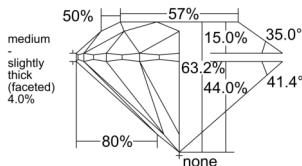

GIA®

FACSIMILE

GIA REPORT 2544360944

Verify this report at GIA.edu

GIA NATURAL DIAMOND DOSSIER®

January 01, 2026
GIA Report Number 2544360944
Shape and Cutting Style ..... Round Brilliant
Measurements ..... 5.62 - 5.65 x 3.56 mm

GRADING RESULTS

Carat Weight ..... 0.70 carat
Color Grade ..... H
Clarity Grade S11
Cut Grade ..... Excellent

ADDITIONAL GRADING INFORMATION

Polish ..... Excellent
Symmetry ..... Excellent
Fluorescence ..... Faint
Clarity Characteristics ..... Twinning Wisp, Cloud
Inscription(s): GIA 2544360944

PROPORTIONS

GRADING SCALES

GIA COLOR SCALE

COLORESS	D
	E
	F
	G
	H
	I
	J
NEAR COLORESS	K
	L
FAIN	M
	N
	O
	P
VERY FAINT	Q
	R
	S
	T
	U
	V
	W
	X
	Y
LIGHT	Z

GIA CLARITY SCALE

FLAWLESS	INTERNAL FLAWLESS	
		FLAWLESS
VERY VERY SLIGHTLY INCLUDED	VVS₁	
	VVS₂	
VERY SLIGHTLY INCLUDED	VS₁	
	VS₂	
SLIGHTLY INCLUDED	SI₁	
	SI₂	
INCLUDED	I₁	
	I₂	
	I₃	

GIA CUT SCALE

EXCELLENT
VERY GOOD
GOOD
FAIR
POOR