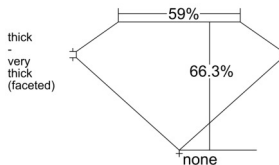

GIA®

FACSIMILE

GIA REPORT 2544368149

Verify this report at GIA.edu

GIA NATURAL DIAMOND DOSSIER®

January 02, 2026
GIA Report Number 2544368149
Shape and Cutting Style ..... Oval Brilliant
Measurements ..... 6.43 x 4.95 x 3.29 mm

GRADING RESULTS

Carat Weight ..... 0.70 carat
Color Grade ..... H
Clarity Grade S11

ADDITIONAL GRADING INFORMATION

Polish ..... Excellent
Symmetry ..... Excellent
Fluorescence ..... None
Clarity Characteristics ..... Crystal, Cloud, Feather
Inscription(s): GIA 2544368149

PROPORTIONS

Profile not to actual proportions

GRADING SCALES

GIA COLOR SCALE		GIA CLARITY SCALE	
COLORLESS	D	VERY VERY SLIGHTLY INCLUDED	FLAWLESS
	E		INTERNALLY FLAWLESS
	F		VVS₁
	G		VVS₂
	H		VS₁
	I		VS₂
	J		S1₁
	K		S1₂
	L		I₁
	M		I₂
NEAR COLORLESS	N	SLIGHTLY INCLUDED	I₃
	O		
	P		
	Q		
FAINT	R	INCLUDED	
	S		
	T		
	U		
VERT LIGHT	V		
	W		
	X		
	Y		
LIGHT	Z